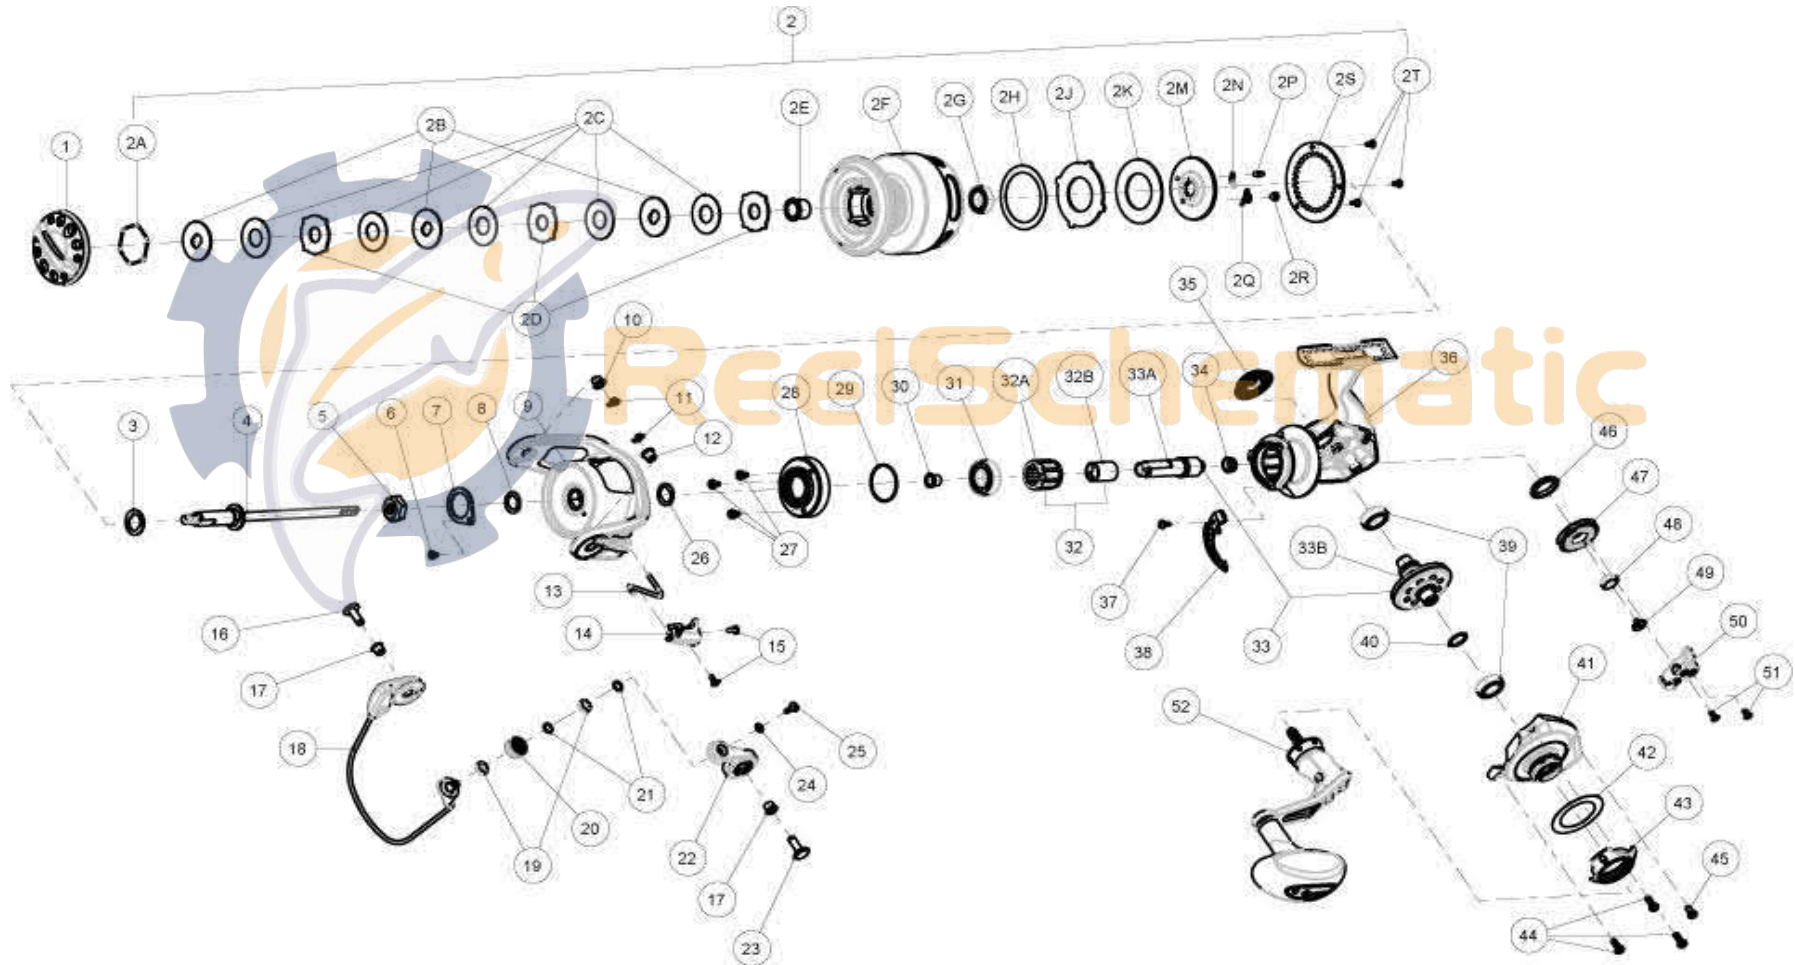

QUANTUM®

CSP60PTSD

QUANTUM®

CSP60PTSD

Quantum CSP60PTSD Spinning Reel Part List

Key #	Description	Part No.	Qty.	Key #	Description	Part No.	Qty.
1	Drag Knob Assembly	RAB332-01	1	21	Line Roller Washer	RAB102-01	2
2	Spool Kit Include	RAB321-01	1	22	Arm Lever Assembly	RAB307-01	1
	2A - Retaining Ring	RAB038-01	1	23	Pin	RAB042-01	1
	2B - Drag Washer "D"	RAB080-01	3	24	Washer	VBP167-01	1
	2C - Drag Washer "B"	RAB033-01	5	25	Screw	BAA108-02	1
	2D - Drag Washer "A"	RAB081-01	3	26	Washer	SAB110-01	1
	2E - Spool Bushing	RAB022-01	1	27	Screw	JX107-03	3
	2F - Spool	RAB021-01	1	28	Ball Bearing Holder Assembly	RAB3190-01	1
	2G - Spool Ball Bearing	CP058-03	1	29	O-Ring	VBP164-01	1
	2H - Washer	RAB065-01	1	30	Pinion Bushing "Top"	RAB214-01	1
	2J - Magnum Drag Washer "A"	SAB081-01	1	31	Pinion Ball Bearing	DP058-02	1
	2K - Magnum Drag Washer "B"	SAB033-01	1	32	One Way Clutch Kit Include	RAB463-01	1
	2M - Magnum Drag Plate	RAB039-01	1		32A - One Way Clutch	N/A	1
	2N - Spool Click Spring	RAB069-01	1		32B - Clutch Sleeve	N/A	1
	2P - Spool Click Spring Holder	SAB114-01	1	33	Gear Kit Include	RAB412-02	1
	2Q - Click Claw	RAB103-01	1		33A - Pinion	N/A	1
	2R - Click Claw Pin	VBP114-01	1		33B - Drive Gear	N/A	1
	2S - Magnum Drag Retainer	RAB225-01	1	34	Pinion Bushing "Bottom"	RAB027-01	1
	2T - Screw	HX107-04	3	35	Handle Screw Cap	RAB054-02	1
3	Spool Adjust Washer	SAB065-01	1	36	Body	RAB001-01	1
4	Main Shaft Assembly	RAB315-01	1	37	Trip Bumper Screw	QW053-07	1
5	Rotor Nut	RAB006-01	2	38	Trip Bumper	RAB119-01	1
6	Screw	JX125-01	1	39	Body Ball Bearing	CP058-01	2
7	Rotor Nut Retainer	RAB118-01	1	40	Drive Gear Adjust Washer	VBP045-01	1
8	Washer	RAB110-01	1	41	Side Cover	RAB023-01	1
9	Rotor Assembly	RAB309-01	1	42	Side Cover Cosmetic Washer	RAB075-01	1
10	Rotor Bushing	RAB106-02	1	43	Side Cover Cosmetic Ring	RAB142-02	1
11	E-Clip	KQ034-01	1	44	Side Cover Screw	VBP057-03	3
12	Rotor Bushing	RAB106-01	1	45	Side Cover Screw	VBP057-04	1
13	Kick Lever	RAB019-01	1	46	O/S Gear Bushing	XP158-01	1
14	Rotor Cover	RAB087-01	1	47	O/S Gear	RAB053-01	1
15	Rotor Cover Screw	QW053-04	2	48	O/S Gear Ball Bearing	CH027-01	1
16	Pin	RAB042-02	1	49	O/S Gear Screw	VBP111-01	1
17	Bushing	SAB106-01	2	50	O/S Slider Assembly	RAB325-01	1
18	Bail Assembly	RAB347-01	1	51	Main Shaft Screw	RQ100-01	2
19	Ball Bearing	CT157-02	2	52	Handle Assembly	SAB318-01	1
20	Line Roller	RAB004-01	1